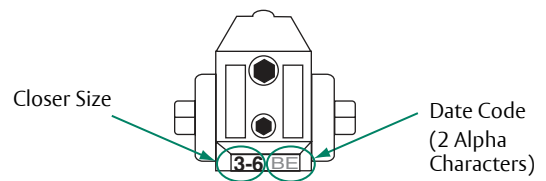

8000 SERIES

- 1-6 = Blank
- 2 = 8302/8502
- 3 = 8303/8503
- 4 = 8304/8504
- 5 = 8305/8505
- 6 = 8306/8506

Date Code
(2 Alpha Characters)

1600 SERIES

Older 1601 models may be stamped "BF".
They can be replaced with the "1-6" model.

- 1-6 = 1601
- 2 = 1602BC
- 3 = 1603BC
- 4 = 1604BC
- 5 = 1605BC
- 6 = 1606BC

Closer Size

Date Code
(2 Alpha Characters)

7500/7700 SERIES

Closer Size
 1 = 1701(BC)
 2 = 1702(BC)
 3 = 1703(BC)
 4 = 1704(BC)