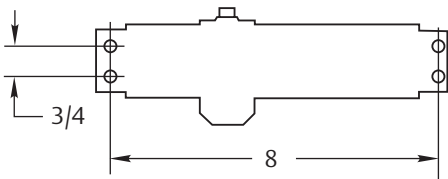

8000 SERIES

- 1-6 = Blank
- 2 = 8302/8502
- 3 = 8303/8503
- 4 = 8304/8504
- 5 = 8305/8505
- 6 = 8306/8506

Date Code
(2 Alpha Characters)

1600 SERIES

Older 1601 models may be stamped "BF".
They can be replaced with the "1-6" model.

- 1-6 = 1601
- 2 = 1602BC
- 3 = 1603BC
- 4 = 1604BC
- 5 = 1605BC
- 6 = 1606BC

Closer Size

Date Code
(2 Alpha Characters)

7500/7700 SERIES

Closer Size
 1 = 1701(BC)
 2 = 1702(BC)
 3 = 1703(BC)
 4 = 1704(BC)