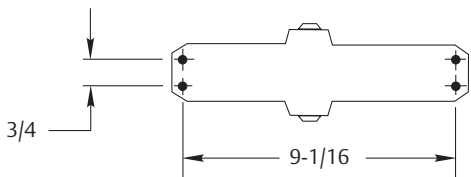

8000 SERIES

- 1-6 = Blank
- 2 = 8302/8502
- 3 = 8303/8503
- 4 = 8304/8504
- 5 = 8305/8505
- 6 = 8306/8506

Date Code
(2 Alpha Characters)

1600 SERIES

Older 1601 models may be stamped "BF".
They can be replaced with the "1-6" model.

- 1-6 = 1601
- 2 = 1602BC
- 3 = 1603BC
- 4 = 1604BC
- 5 = 1605BC
- 6 = 1606BC

Closer Size

Date Code
(2 Alpha Characters)

7500/7700 SERIES

Closer Size
 1 = 1701(BC)
 2 = 1702(BC)
 3 = 1703(BC)
 4 = 1704(BC)