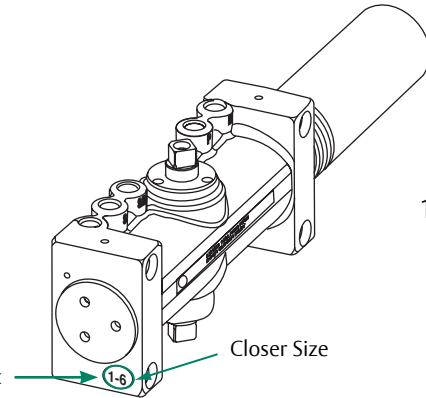

7500/7700 SERIES

Standard 7500 = 4 valves (S/D, L, P&B)

Delayed Action 7500DA = 5 valves (S/D, S, L, P&B)

Date Code - underneath; not shown (2 Alpha Characters)

Closer Size

- 1-6 = 7500
- 2 = 7702
- 3 = 7703
- 4 = 7704
- 5 = 7705
- 6 = 7706