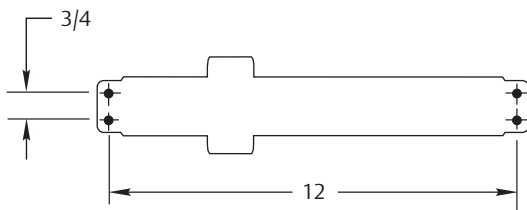

7500/7700 SERIES

Standard 7500 = 4 valves (S/D, L, P&B)

Delayed Action 7500DA = 5 valves (S/D, S, L, P&B)

Date Code - underneath; not shown (2 Alpha Characters)

Closer Size

- 1-6 = 7500
- 2 = 7702
- 3 = 7703
- 4 = 7704
- 5 = 7705
- 6 = 7706

8000 SERIES

- 1-6 = Blank
- 2 = 8302/8502
- 3 = 8303/8503
- 4 = 8304/8504
- 5 = 8305/8505
- 6 = 8306/8506

Date Code
(2 Alpha Characters)

1600 SERIES

Older 1601 models may be stamped "BF".
They can be replaced with the "1-6" model.

- 1-6 = 1601
- 2 = 1602BC
- 3 = 1603BC
- 4 = 1604BC
- 5 = 1605BC
- 6 = 1606BC

Closer Size

Date Code
(2 Alpha Characters)

7500/7700 SERIES

Closer Size
 1 = 1701(BC)
 2 = 1702(BC)
 3 = 1703(BC)
 4 = 1704(BC)