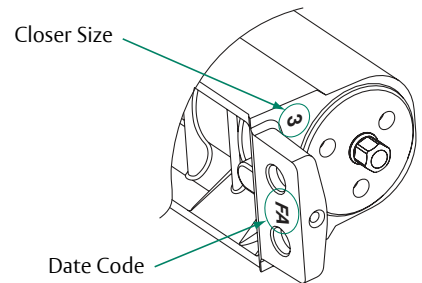

Date Code
(2 Alpha Characters)

1600 SERIES