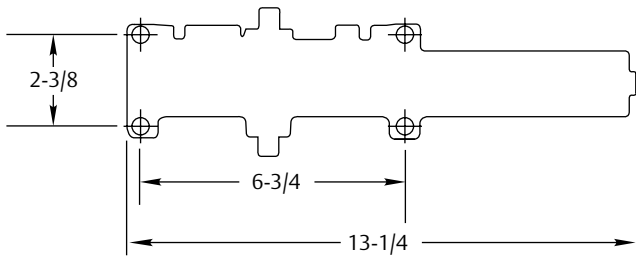

7500/7700 SERIES

Standard 7500 = 4 valves (S/D, L, P&B)

Delayed Action 7500DA = 5 valves (S/D, S, L, P&B)

Date Code - underneath; not shown (2 Alpha Characters)

Closer Size

- 1-6 = 7500
- 2 = 7702
- 3 = 7703
- 4 = 7704
- 5 = 7705
- 6 = 7706

8000 SERIES

- 1-6 = Blank
- 2 = 8302/8502
- 3 = 8303/8503
- 4 = 8304/8504
- 5 = 8305/8505
- 6 = 8306/8506

Date Code
(2 Alpha Characters)

1600 SERIES

Older 1601 models may be stamped "BF".
They can be replaced with the "1-6" model.

- 1-6 = 1601
- 2 = 1602BC
- 3 = 1603BC
- 4 = 1604BC
- 5 = 1605BC
- 6 = 1606BC

Closer Size

Date Code
(2 Alpha Characters)

7500/7700 SERIES

Closer Size
 1 = 1701(BC)
 2 = 1702(BC)
 3 = 1703(BC)
 4 = 1704(BC)