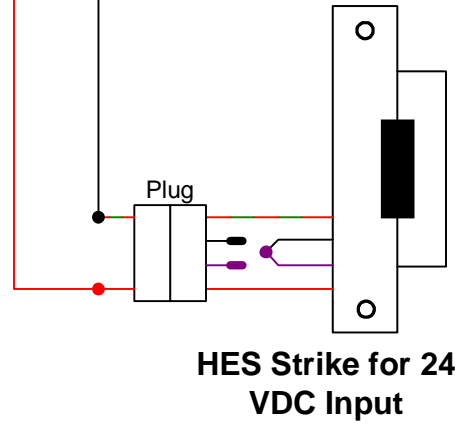

Norton 5900 Series X-in Power Operator

Set for 24 VDC Fail Safe

- 1-Lock 12V Off/24V ON
- 2-Locked WO Power (OFF) with Power (ON)
- 3- Lock Release (ON) Pulls door closer to jamb to free latchbolt
- 4- Lock kick
- 5- Not Used

5900 X-in Operator x 24 vdc Fail Safe Electric Strike