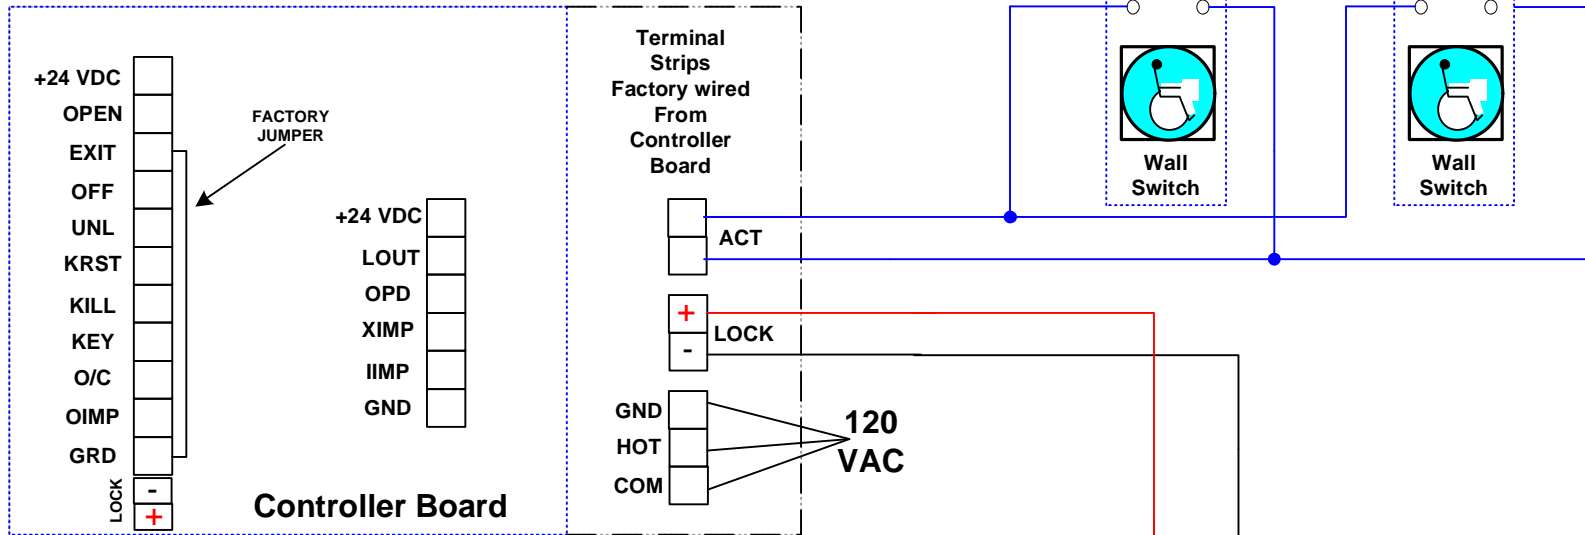

Norton 5900 Series X-in Power Operator

Set for 24 VDC Fail Safe

- 1-Lock 12V Off/24V ON
- 2-Locked WO Power (OFF) with Power (ON)
- 3- Lock Release (ON) Pulls door closer to jamb to free latchbolt
- 4- Lock kick
- 5- Not Used

5900 X-in Operator x 24 vdc Fail Safe Electric Strike