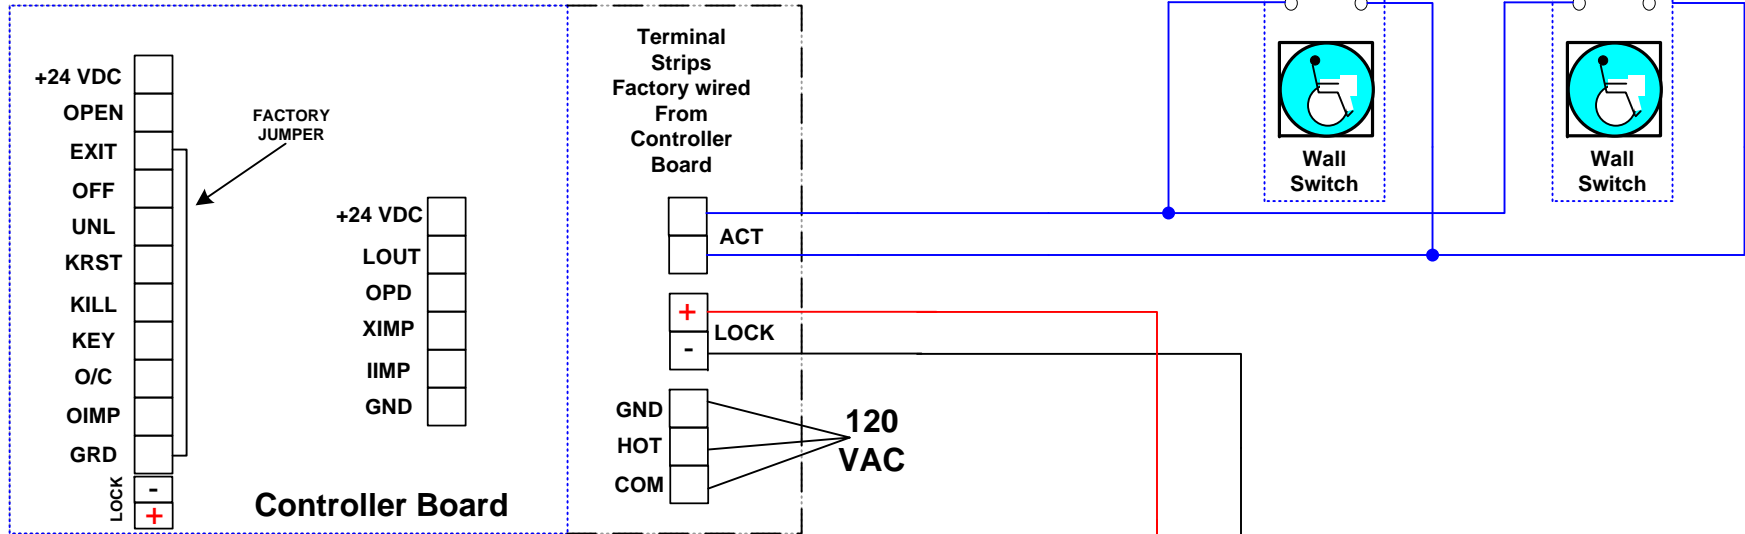

**Norton 5900 Series X-in Power Operator**

**Set for 24 VDC Fail Secure**

- 1-Lock 12V Off/24V ON
- 2-Locked WO Power (OFF) with Power (ON)
- 3- Lock Release (ON) Pulls door closer to jamb to free latchbolt
- 4- Lock kick
- 5- Not Used

**5900 X-in Operator x 24 vdc Fail Secure Electric Strike**