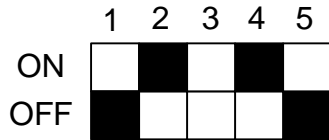

Norton 5900 Series X-in Power Operator

Set for 12 VDC Fail Safe

- 1-Lock 12V Off/24V ON
- 2-Locked WO Power (OFF) with Power (ON)
- 3- Lock Release (ON) Pulls door closer to jamb to free latchbolt
- 4- Lock kick
- 5- Not Used