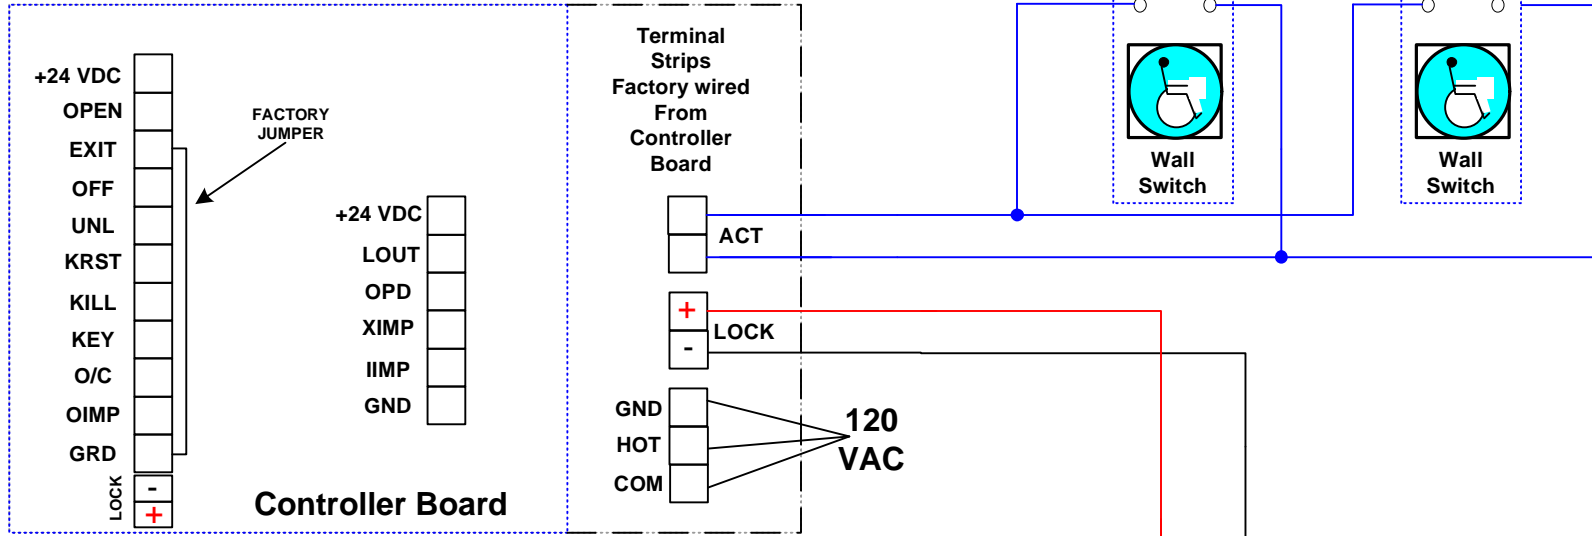

Norton 5900 Series X-in Power Operator

Set for 12 VDC Fail Safe

- 1-Lock 12V Off/24V ON
- 2-Locked WO Power (OFF) with Power (ON)
- 3- Lock Release (ON) Pulls door closer to jamb to free latchbolt
- 4- Lock kick
- 5- Not Used

HES Strike for 12 VDC Input

5900 X-in Operator x 12 vdc Fail Safe Electric Strike