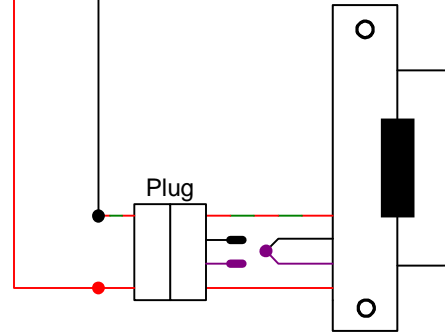

Norton 5900 Series X-in Power Operator

Set for 12 VDC Fail Safe

- 1-Lock 12V Off/24V ON
- 2-Locked WO Power (OFF) with Power (ON)
- 3- Lock Release (ON) Pulls door closer to jamb to free latchbolt
- 4- Lock kick
- 5- Not Used

HES Strike for 12 VDC Input

5900 X-in Operator x 12 vdc Fail Safe Electric Strike