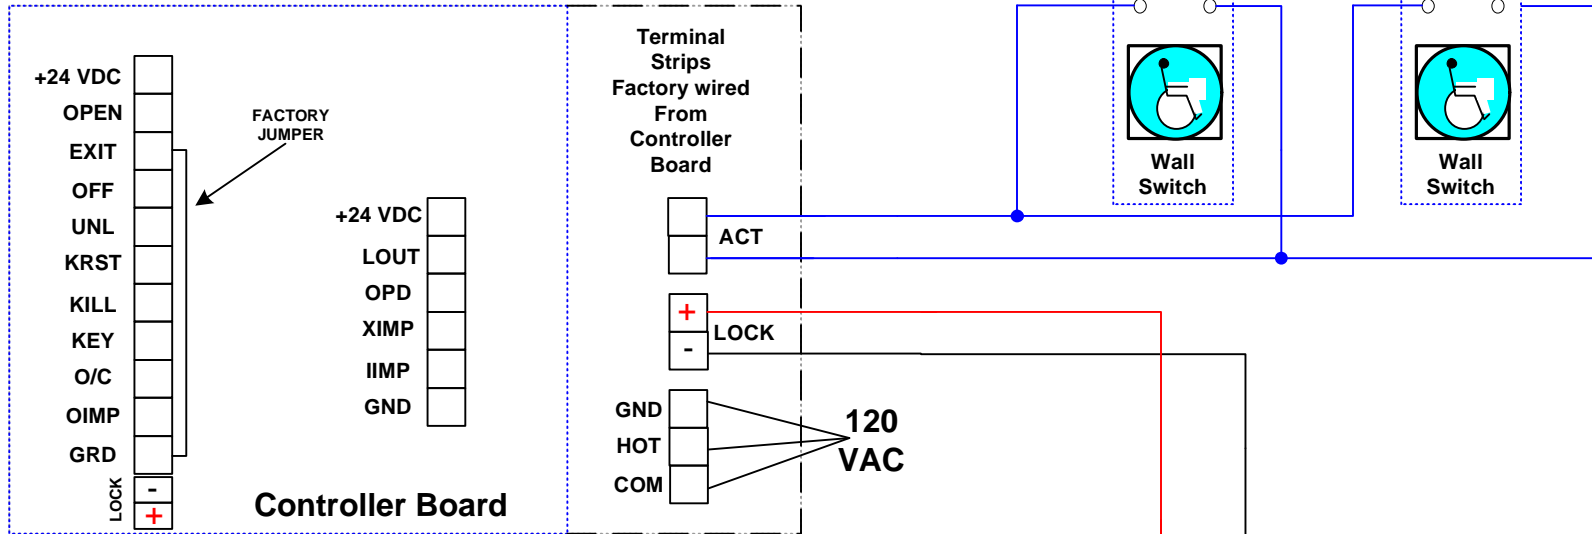

Norton 5900 Series X-in Power Operator

Set for 12 VDC Fail Secure

- 1-Lock 12V Off/24V ON
- 2-Locked WO Power (OFF) with Power (ON)
- 3- Lock Release (ON) Pulls door closer to jamb to free latchbolt
- 4- Lock kick
- 5- Not Used

5900 X-in Operator x 12 vdc Fail Secure Electric Strike