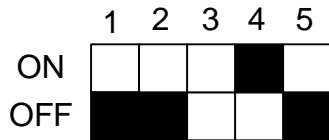

Norton 5900 Series X-in Power Operator

Set for 12 VDC Fail Secure

- 1-Lock 12V Off/24V ON
- 2-Locked WO Power (OFF) with Power (ON)
- 3- Lock Release (ON) Pulls door closer to jamb to free latchbolt
- 4- Lock kick
- 5- Not Used