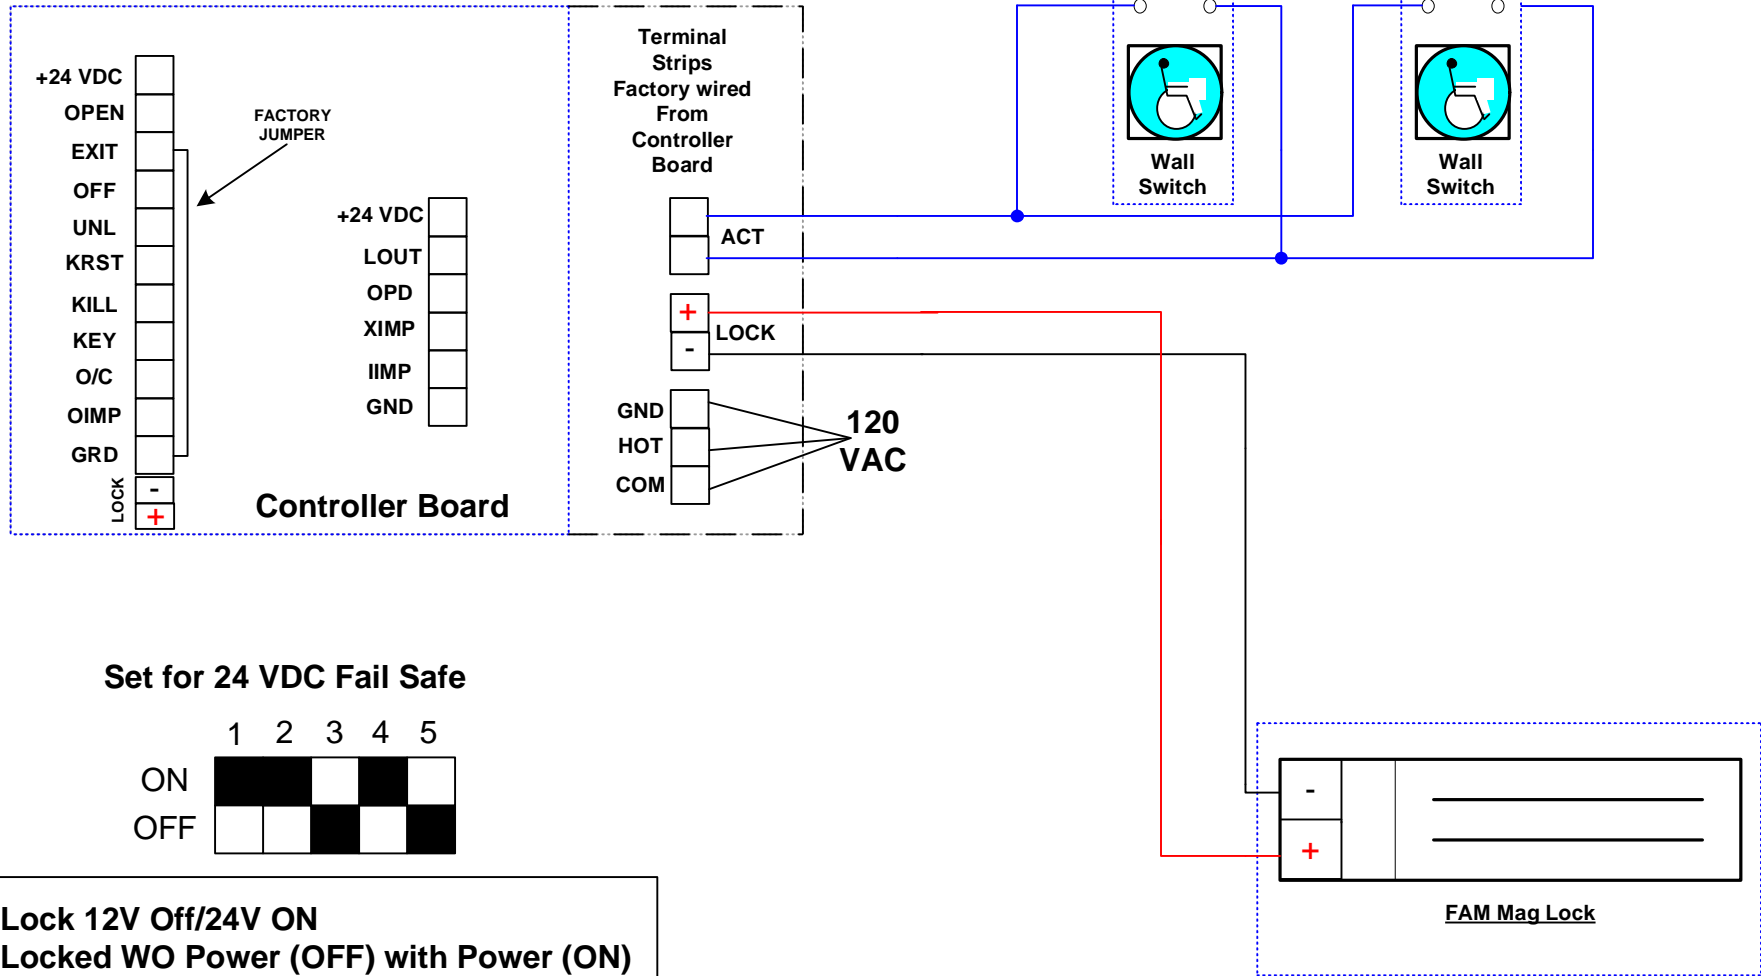

**Norton 5900 Series X-in Power Operator**

**Set for 24 VDC Fail Safe**

- 1-Lock 12V Off/24V ON
- 2-Locked WO Power (OFF) with Power (ON)
- 3- Lock Release (ON) Pulls door closer to jamb to free latchbolt
- 4- Lock kick
- 5- Not Used

**5900 X-in Operator x 24 vdc Fail Safe Magnetic Lock**