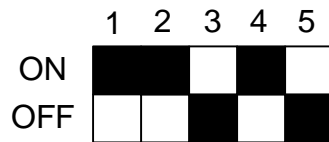

**Norton 5900 Series X-in Power Operator**

**Set for 24 VDC Fail Safe**

- 1-Lock 12V Off/24V ON
- 2-Locked WO Power (OFF) with Power (ON)
- 3- Lock Release (ON) Pulls door closer to jamb to free latchbolt
- 4- Lock kick
- 5- Not Used