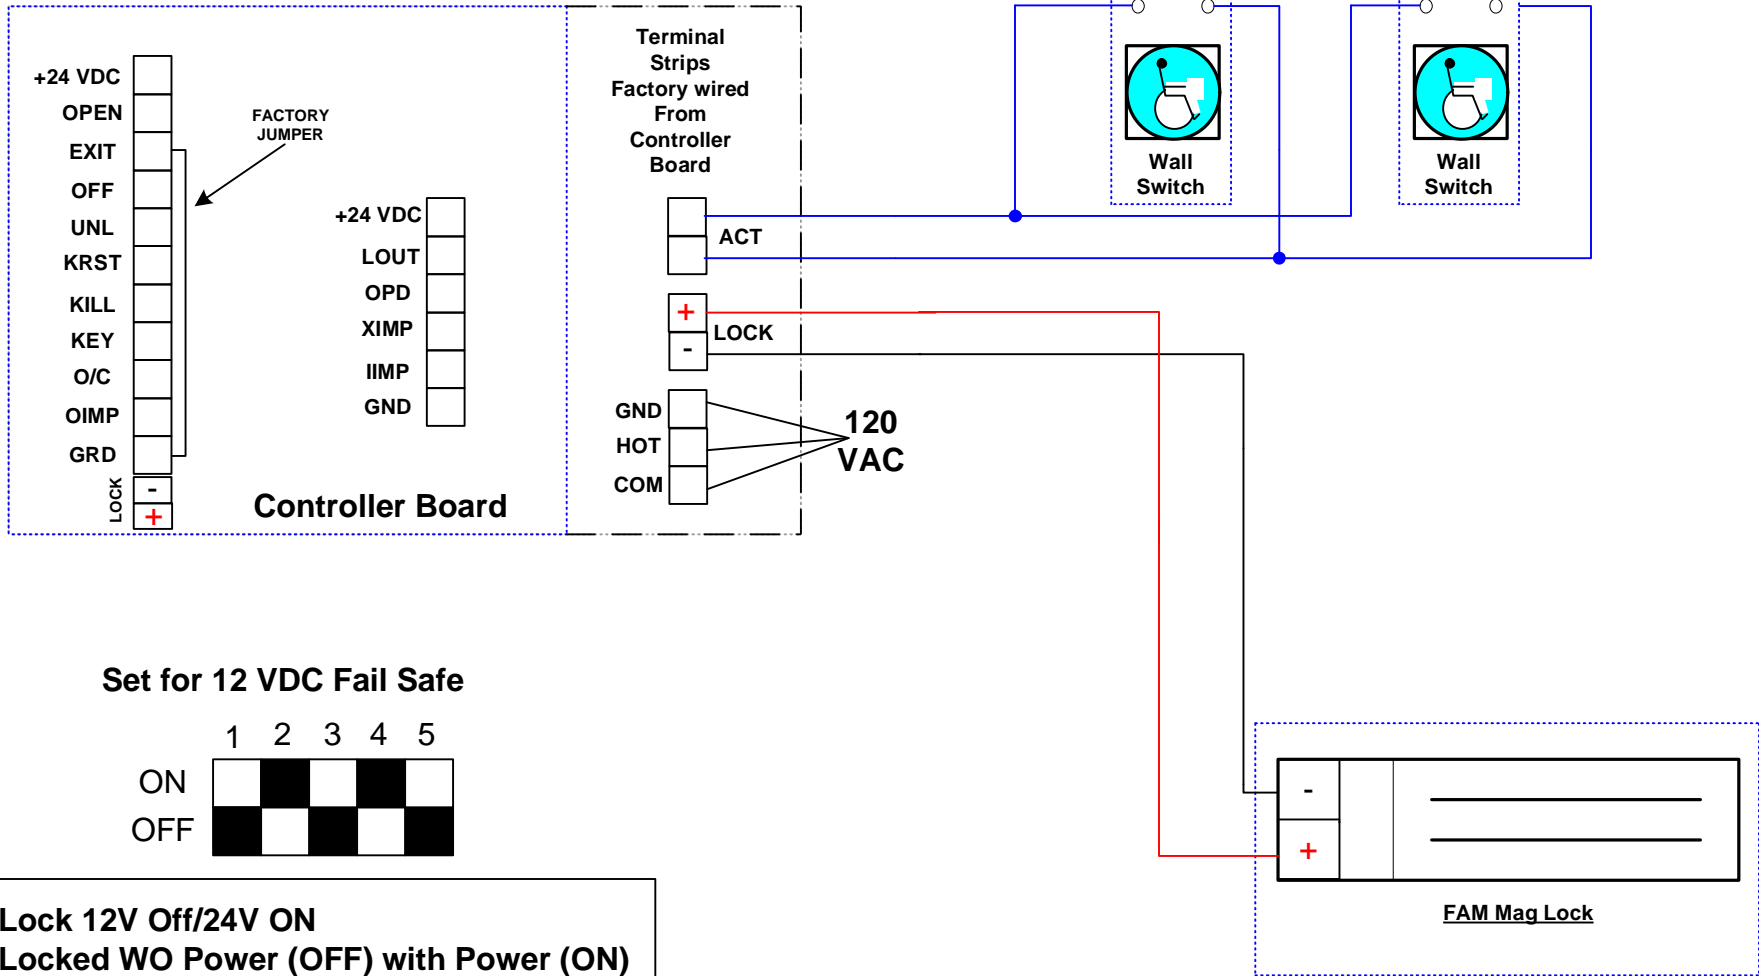

Norton 5900 Series X-in Power Operator

Set for 12 VDC Fail Safe

- 1-Lock 12V Off/24V ON
- 2-Locked WO Power (OFF) with Power (ON)
- 3- Lock Release (ON) Pulls door closer to jamb to free latchbolt
- 4- Lock kick
- 5- Not Used

5900 X-in Operator x 12 vdc Fail Safe Magnetic Lock