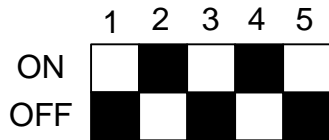

Norton 5900 Series X-in Power Operator

Set for 12 VDC Fail Safe

- 1-Lock 12V Off/24V ON
- 2-Locked WO Power (OFF) with Power (ON)
- 3- Lock Release (ON) Pulls door closer to jamb to free latchbolt
- 4- Lock kick
- 5- Not Used