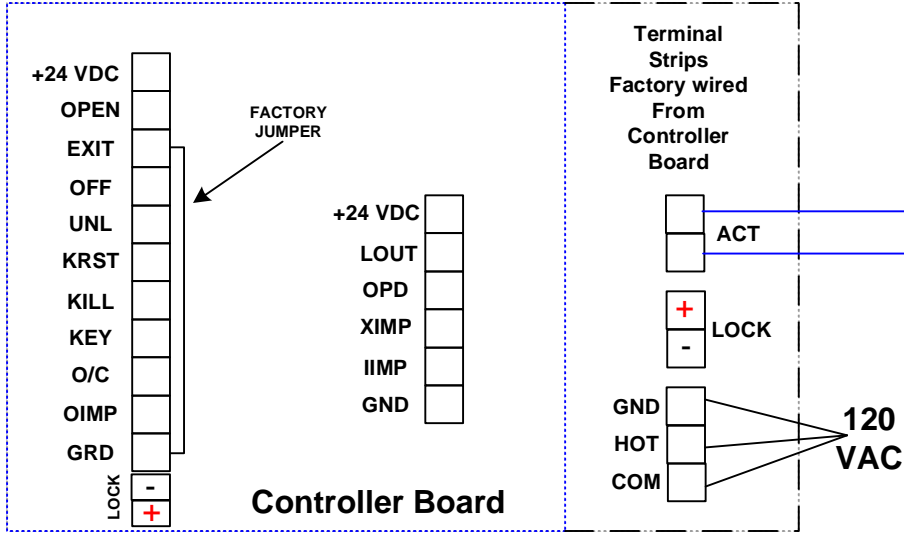

5900 X-in Operator x Corbin Russwin M94 Latch Retraction

Norton 5900 Series X-in Power Operator

781N Controller

- 1-Lock 12V Off/24V ON
- 2-Locked WO Power (OFF) with Power (ON)
- 3- Lock Release (ON) Pulls door closer to jamb to free latchbolt
- 4- Lock kick
- 5- Not Used