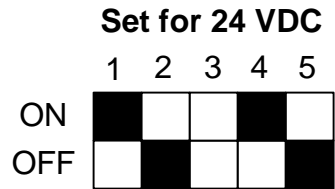

5900 X-in Operator x Corbin Russwin M94 Latch Retraction

Norton 5900 Series X-in Power Operator

781N Controller

- 1-Lock 12V Off/24V ON
- 2-Locked WO Power (OFF) with Power (ON)
- 3- Lock Release (ON) Pulls door closer to jamb to free latchbolt
- 4- Lock kick
- 5- Not Used