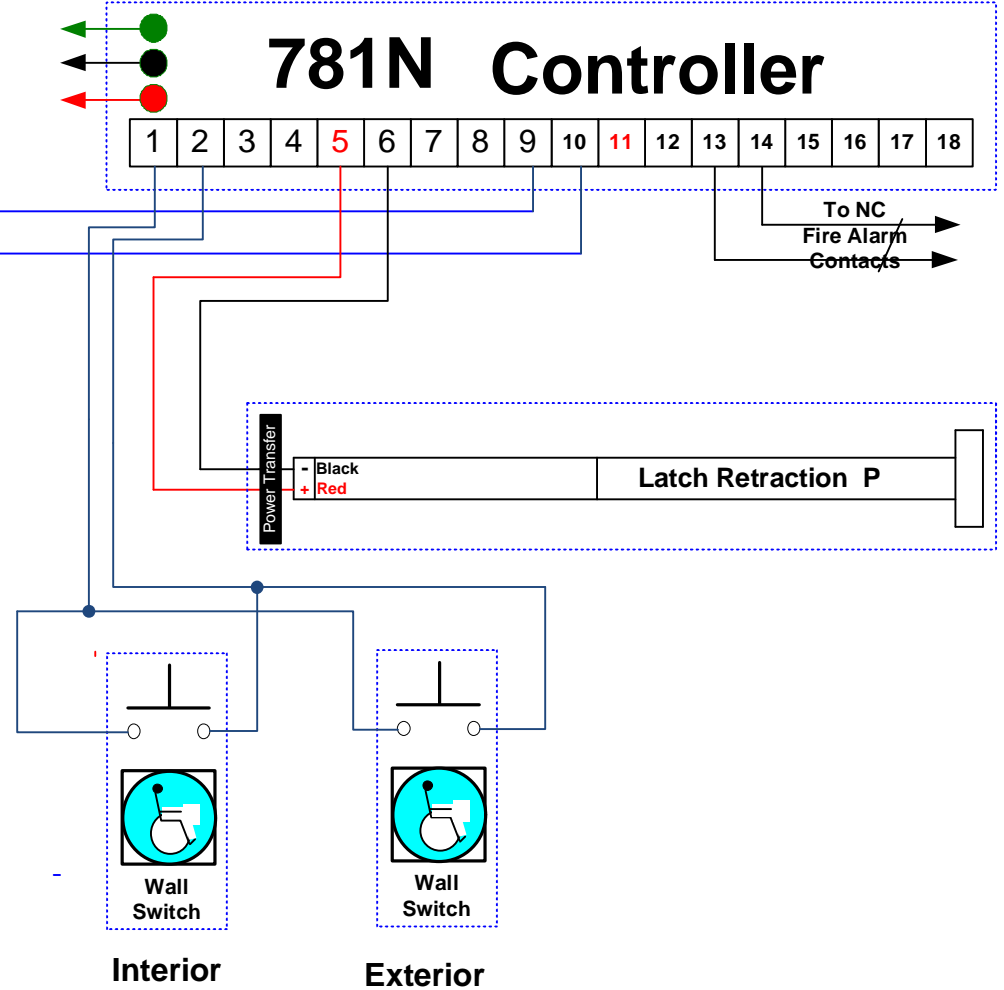

5900 X-in Operator x Corbin Russwin M94 Latch Retraction

Norton 5900 Series X-in Power Operator

781N Controller

- 1-Lock 12V Off/24V ON
- 2-Locked WO Power (OFF) with Power (ON)
- 3- Lock Release (ON) Pulls door closer to jamb to free latchbolt
- 4- Lock kick
- 5- Not Used