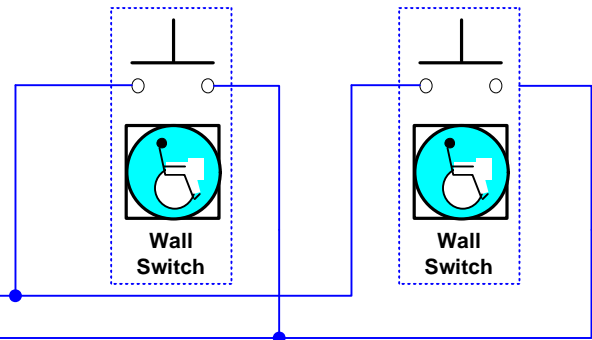

**Norton 5900 Series X-in Power Operator**

Interior

Exterior

**5900 X-in Operator x Sargent 56- Latch Retraction**

Set for 24 VDC

- 1-Lock 12V Off/24V ON
- 2-Locked WO Power (OFF) with Power (ON)
- 3- Lock Release (ON) Pulls door closer to jamb to free latchbolt
- 4- Lock kick
- 5- Not Used

**This Relay offered by Notron Part# 5900RLM**