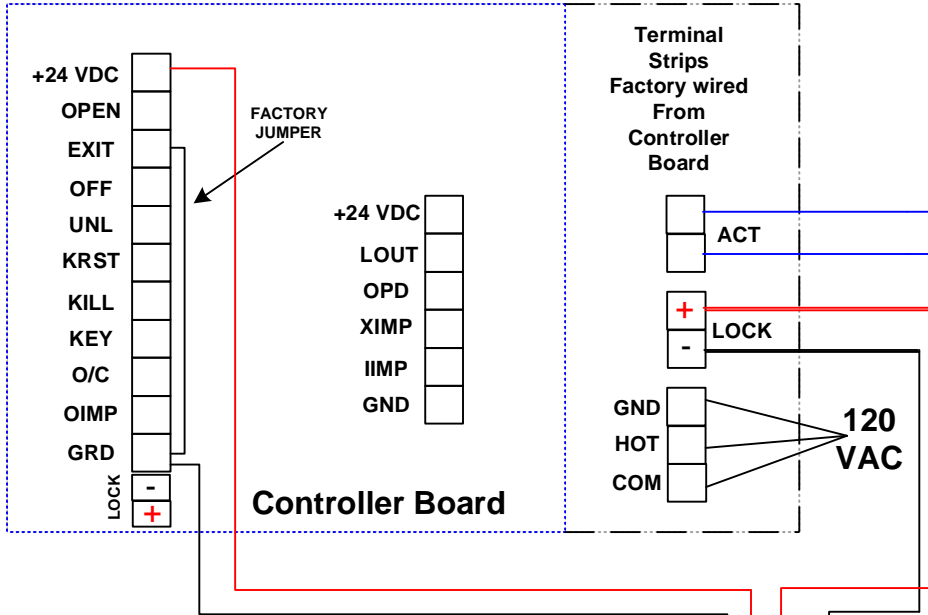

**Norton 5900 Series X-in Power Operator**

Interior

Exterior

**5900 X-in Operator x Sargent 56- Latch Retraction**

Set for 24 VDC

- 1-Lock 12V Off/24V ON
- 2-Locked WO Power (OFF) with Power (ON)
- 3- Lock Release (ON) Pulls door closer to jamb to free latchbolt
- 4- Lock kick
- 5- Not Used

**This Relay offered by Notron Part# 5900RLM**