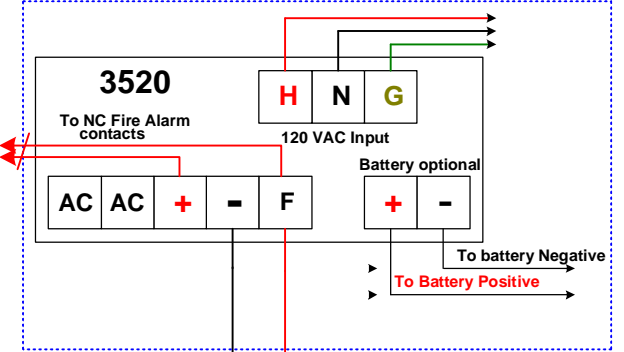

**Norton 5900 Series X-in Power Operator**

Interior

Exterior

**5900 X-in Operator x Sargent 56- Latch Retraction**

Set for 24 VDC

- 1-Lock 12V Off/24V ON
- 2-Locked WO Power (OFF) with Power (ON)
- 3- Lock Release (ON) Pulls door closer to jamb to free latchbolt
- 4- Lock kick
- 5- Not Used

**This Relay offered by Notron Part# 5900RLM**