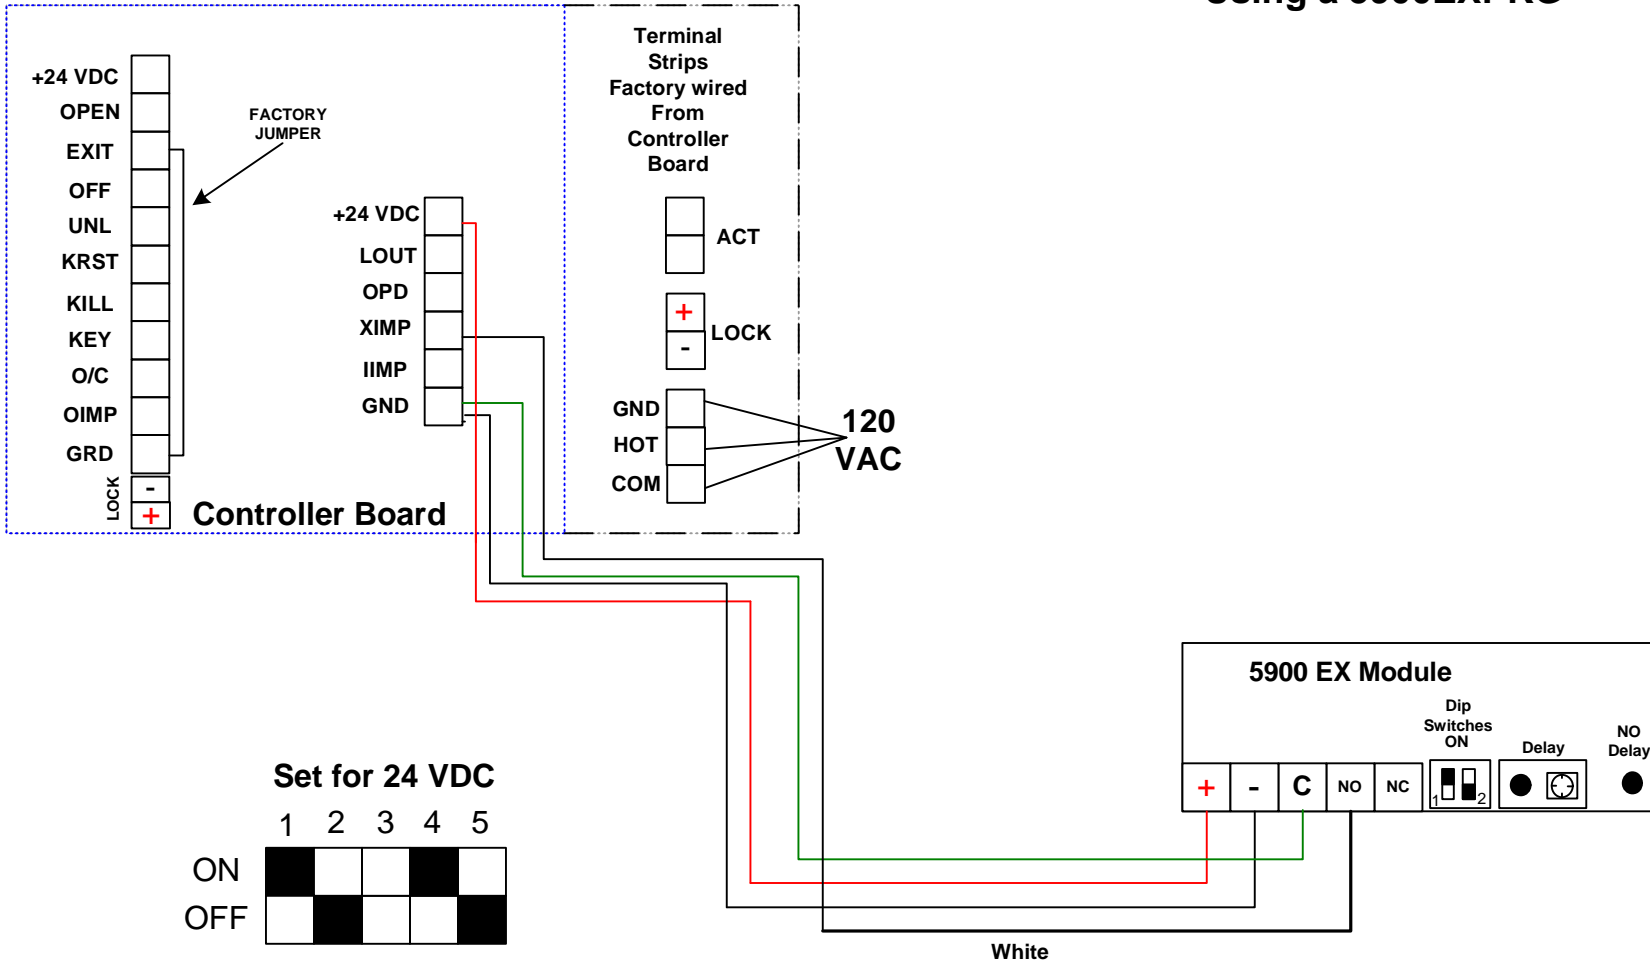

### 5900 X-in Operator x Executive Feature Using a 5900EXPKG

#### Norton 5900 Series X-in Power Operator

Set for 24 VDC

- 1-Lock 12V Off/24V ON
- 2-Locked WO Power (OFF) with Power (ON)
- 3- Lock Release (ON) Pulls door closer to jamb to free latchbolt
- 4- Lock kick
- 5- Not Used